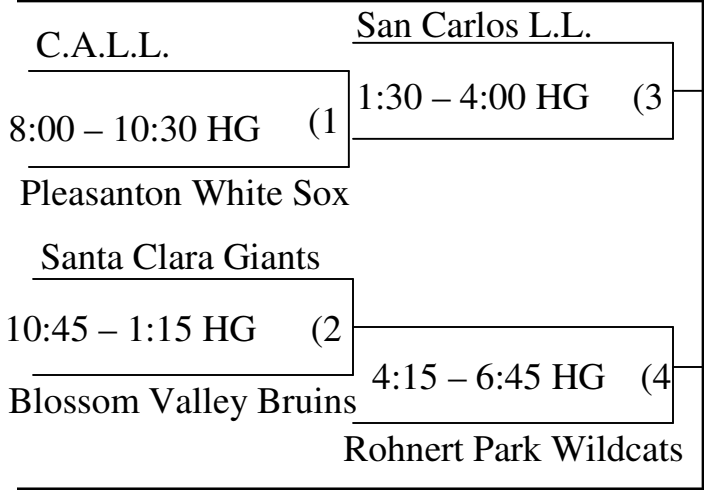

Saturday Games

Sunday Games

Bronco 12-U

HG = Harvey Green
 M = Maloney
 IHS = Irvington High School

Monday Games

Saturday Games

Sunday Games

Monday Games