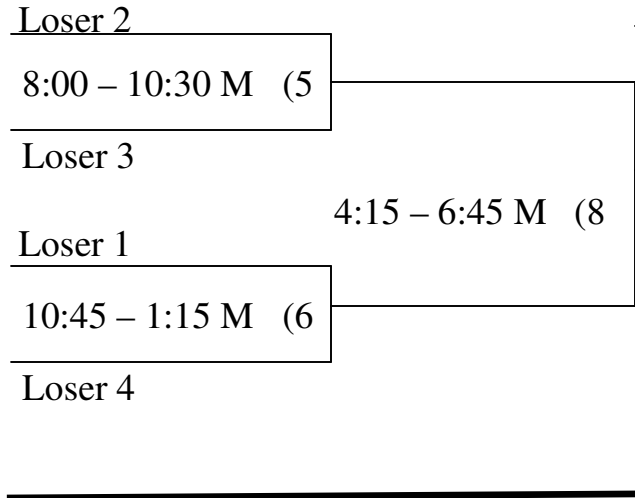

Saturday Games

Sunday Games

Bronco 12-U

HG = Harvey Green
 M = Maloney
 IHS = Irvington High School

Monday Games

Saturday Games

Sunday Games

Monday Games