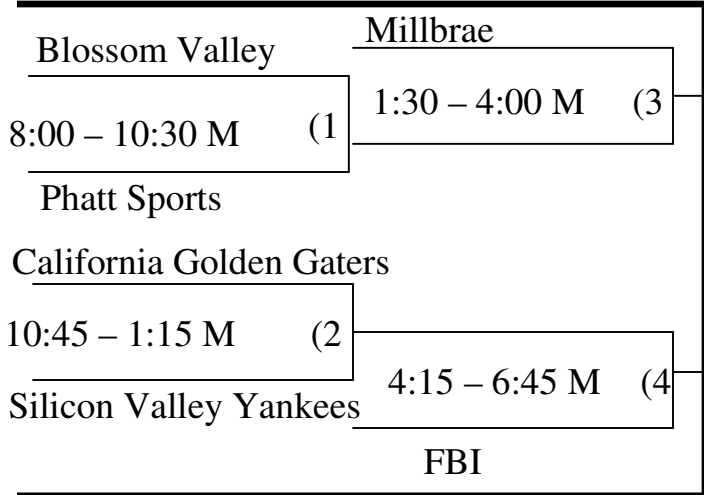

Saturday Games

Sunday Games

Bronco 12-U

HG = Harvey Green
 M = Maloney
 IHS = Irvington High School

Monday Games

Saturday Games

Sunday Games

Monday Games